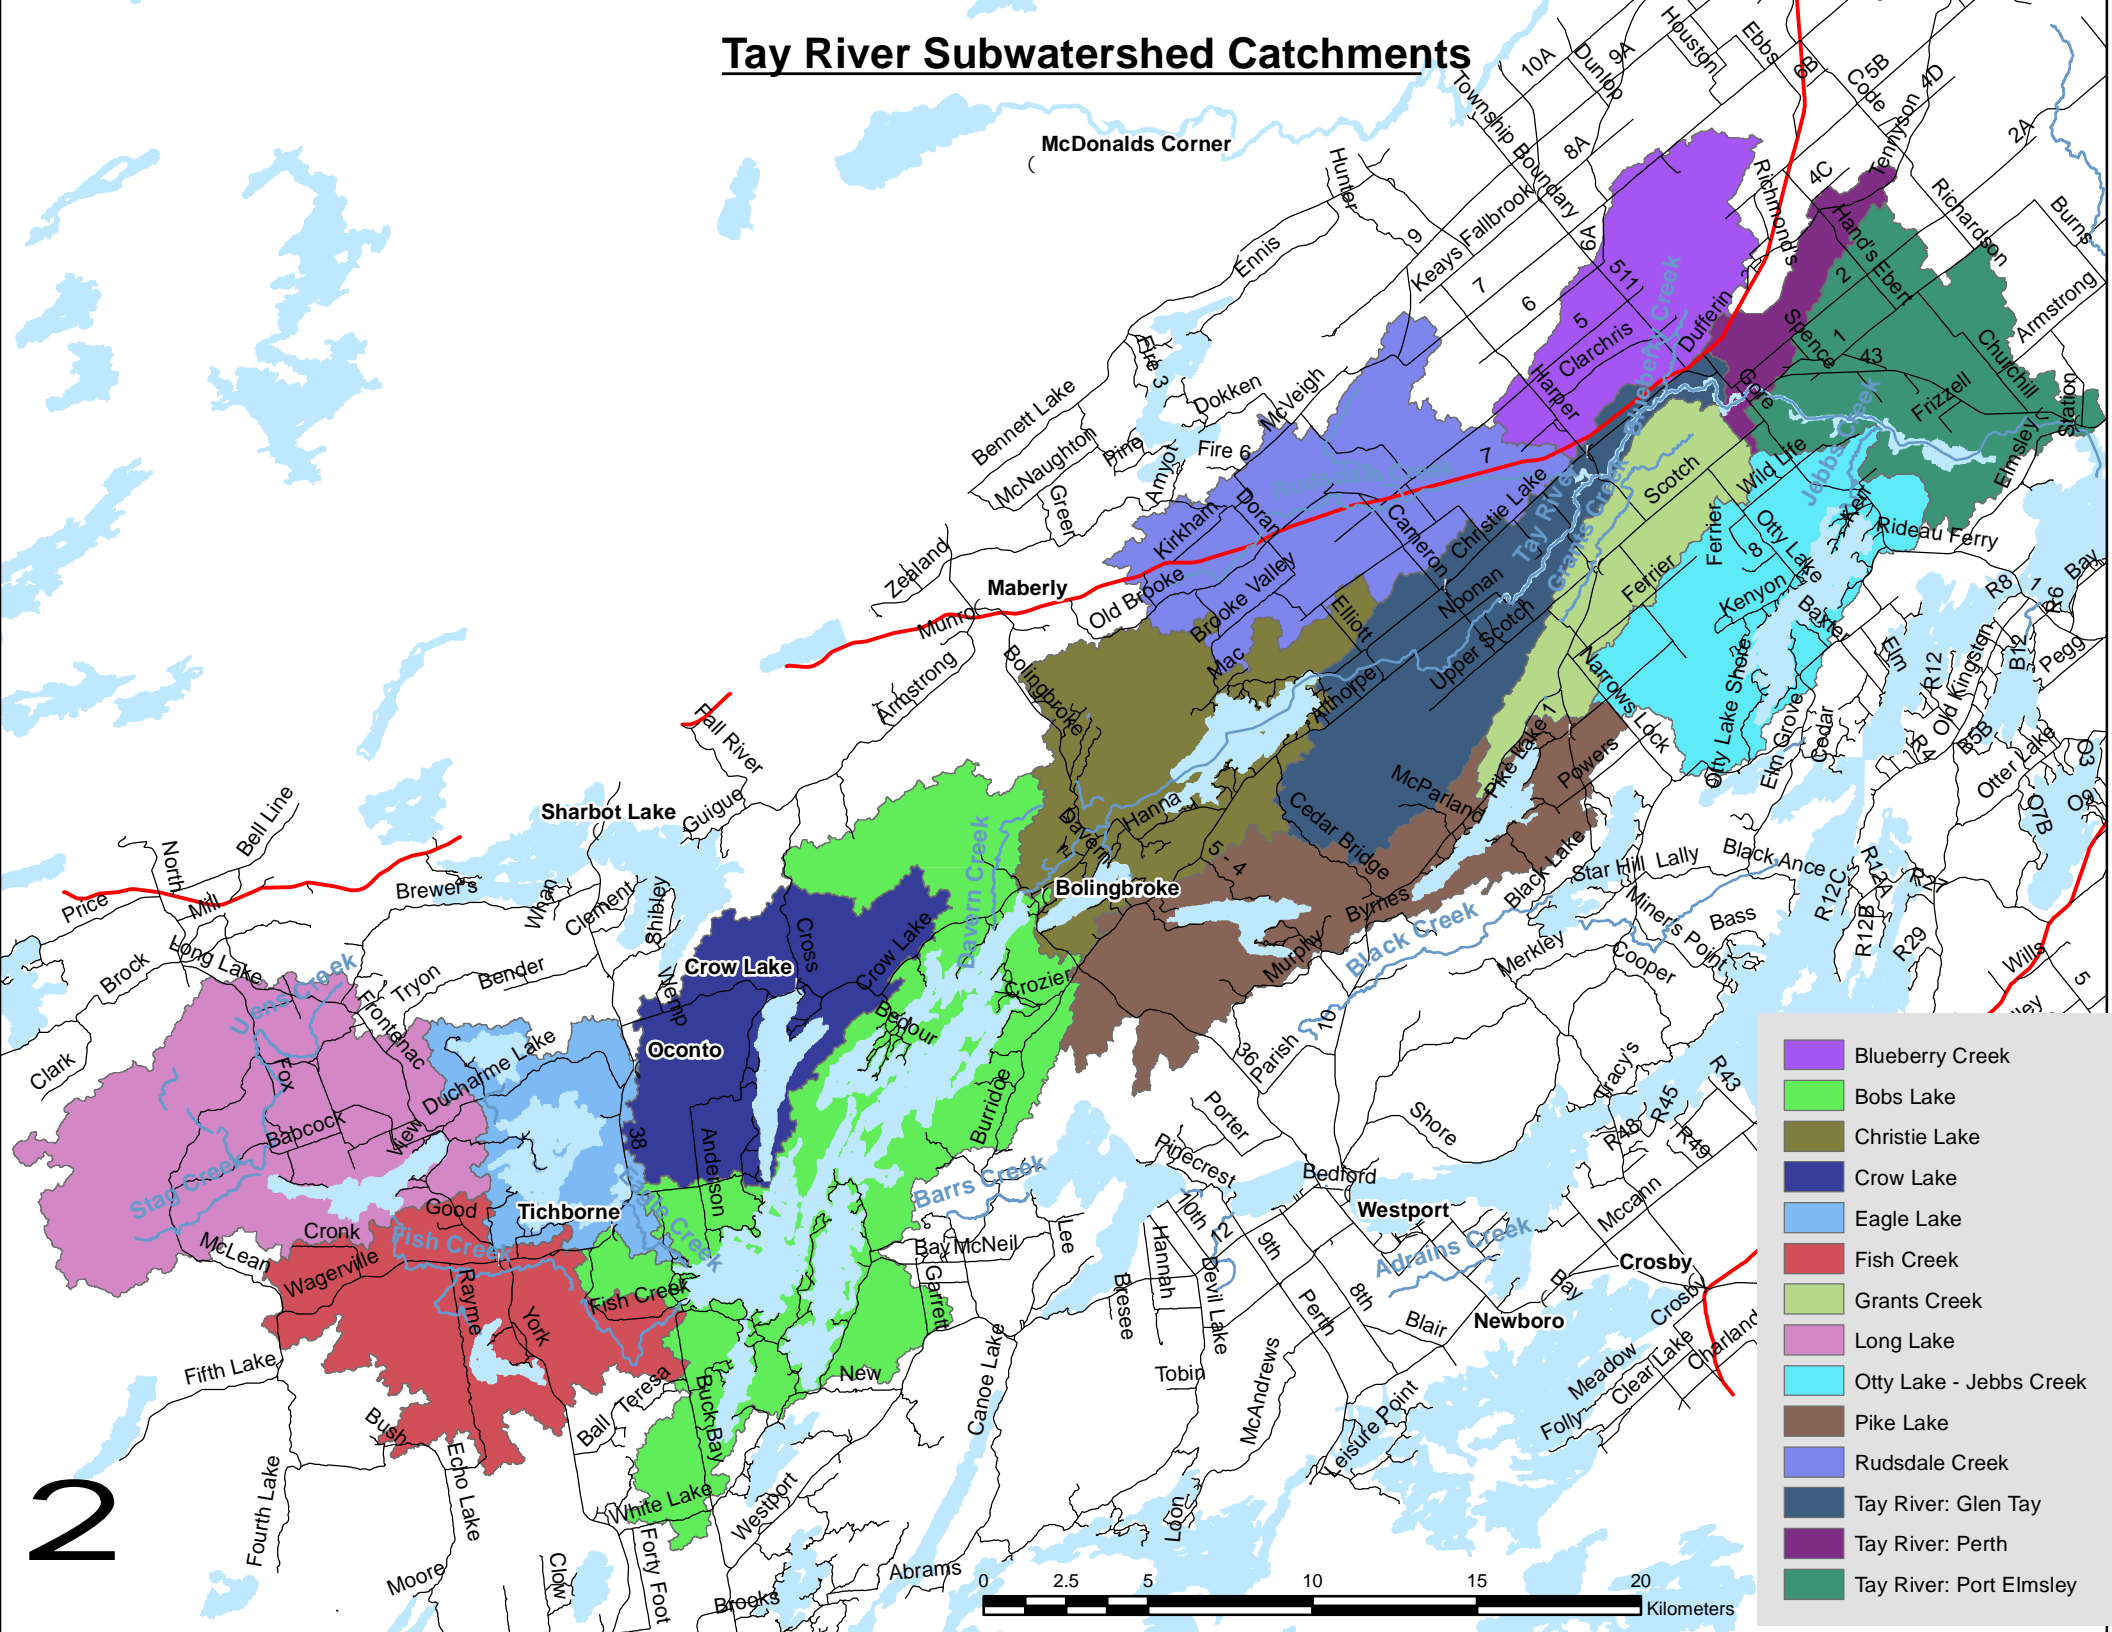

# Tay River Subwatershed Catchments

2